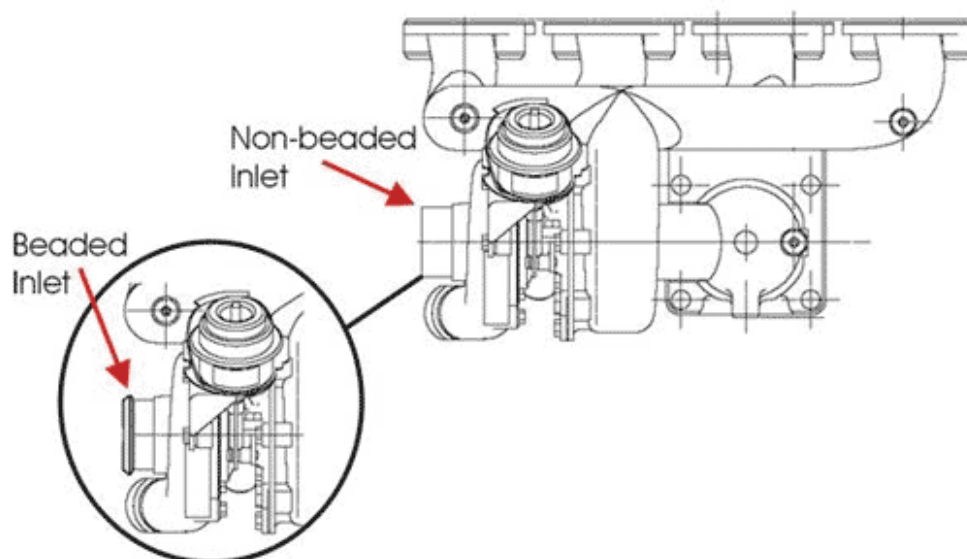

LAST RELEASES +++ TATA TELCO LINE with 2.2 engine of 140HP and GARRETT turbo GT1749V 766470-0002 +++ TATA INDICA, with 1.4 engine of 90HP and Garrett turbo GT1444V 754774-0003 +++ FORD TRANSIT, with 2.2 engine of 130HP and Garrett turbo GTA1749V 753519-0007

[HOME](#)   [TURBOS](#)   [APPLICATIONS](#)   [PRECLEANERS](#)   [GASKETS](#)   [CATALOGS](#)   [TOOLS](#)
[HOME](#)   [TURBOS](#)   [APPLICATIONS](#)   [PRECLEANERS](#)   [GASKETS](#)   [CATALOGS](#)   [TOOLS](#)

BULLETINS

Ford/Jaguar Group Turbo Changes (May 24, 2006)

There have recently been some changes to Ford group turbos which may lead to problems with future Service Replacements. This bulletin is issued to help avoid these problems.

The compressor inlets on these turbos have been modified to include a bead, to make the inlet hose fit more securely onto the turbo. See the drawings below:

Please note that these drawings show a *typical* turbo from this group, not a specific part number.

Whilst this is a very minor change, both Ford and our own applications engineers insist that the new turbos are NOT designed to be directly interchangeable with the older non-beaded type. The inlet hose has also been modified to suit this change. The hoses are made from hard plastic and the older type hose will not fit onto the new compressor inlet with a bead.

To ensure that you supply the correct turbo to your customer, you will need to find out the exact application and **either** supply the turbo with a new hose (sourced by yourselves locally) **or** advise your customer to fit a new hose from the Ford or Jaguar dealer.

The table below shows the turbo part numbers affected by this change with their applications. You will notice that in some cases, the same part number is used on different applications. For this reason, it is not possible for us to include a new hose with the turbo – you must find out exactly which application your customer has ordered the turbo for, and then supply the turbo with the correct hose.

Inlet Bead?	Garrett part number	Ford Part number	Turbo Model	Engine Size	Emissions Standard	Application1
Without	708618-0009	1S7Q-6K682-AJ	GT2049S	2.0 Litre (mid EGR)		Ford Mondeo TDCi 90PS
With	708618-0011	1S7Q-6K682-AK	GT2049S	2.0 Litre (mid EGR)		Ford Mondeo TDCi 90PS