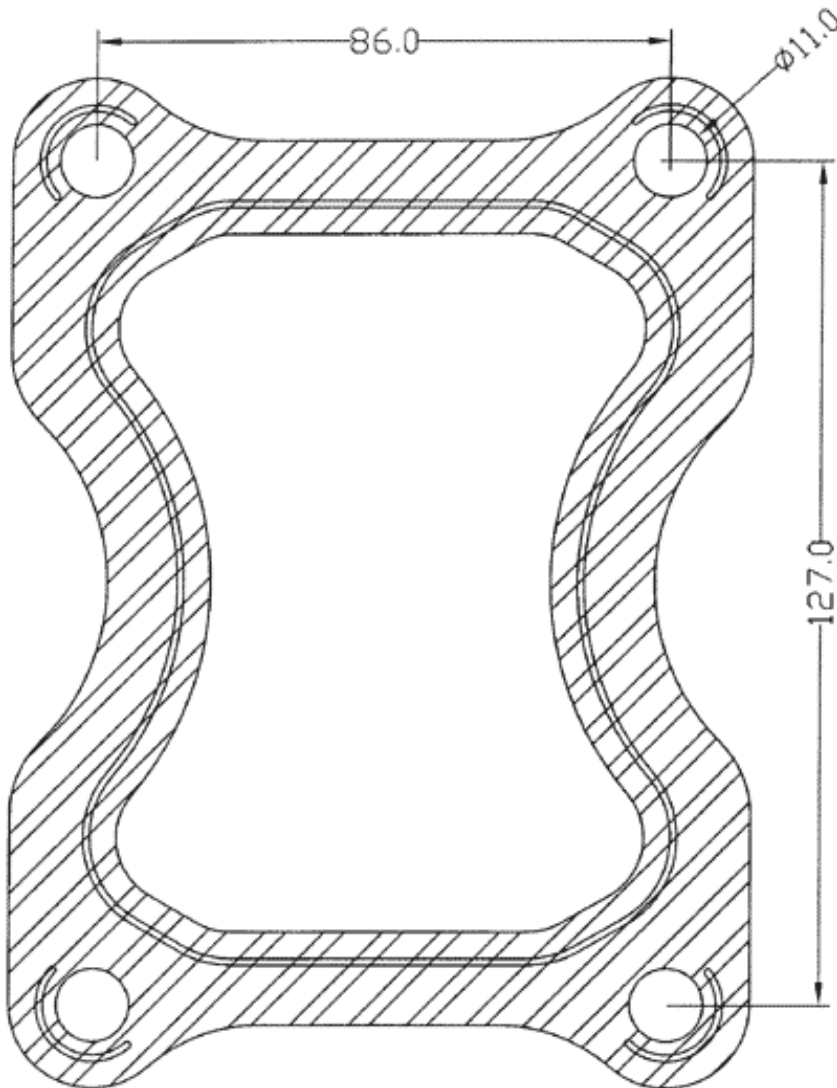

GASKETS

210521

GARRETT

HOLSET

HX82

3K

SCHWITZER

MITSUBISHI

I.H.I.

RAJAY

KOMATSU

CUMMINS

TOYOTA

HITACHI

CZ

Inox steel

replace by

TurboMaster s.l. Mar Mediterráneo, 1 – Nave 7 28830 SAN FERNANDO DE HENARES (Madrid) España
Telf: + 34 916.569.273 – 916.569.288 Fax: + 34 916569.397 e-mail: turbomaster@turbomaster.info.