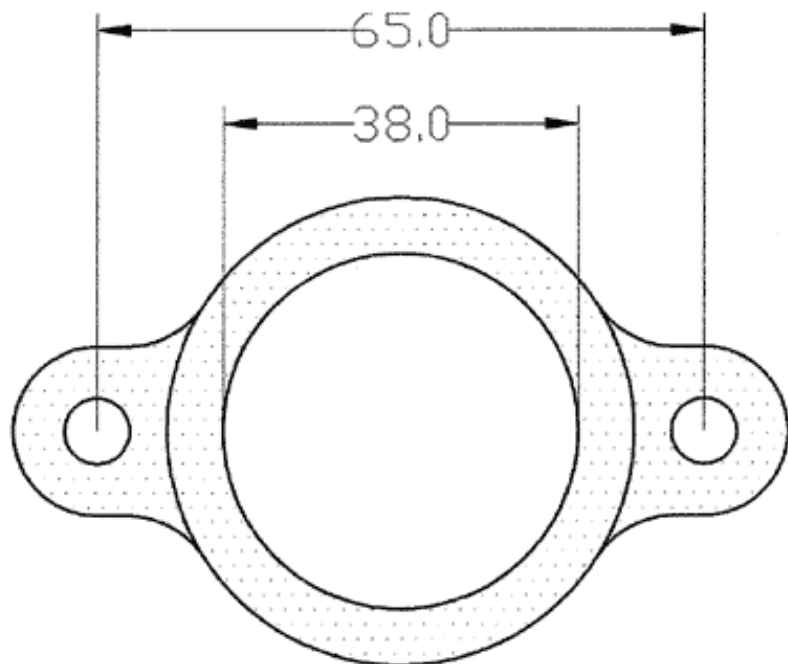

GASKETS

413805-0001

GARRETT	TBO2
HOLSET	
3K	
SCHWITZER	
MITSUBISHI	
I.H.I.	
RAJAY	
KOMATSU	
CUMMINS	
TOYOTA	
HITACHI	
CZ	
Gasket paper	
replace by	413805-0002

TurboMaster s.l. Mar Mediterráneo, 1 – Nave 7 28830 SAN FERNANDO DE HENARES (Madrid) España
Telf: + 34 916.569.273 – 916.569.288 Fax: + 34 916569.397 e-mail: turbomaster@turbomaster.info.