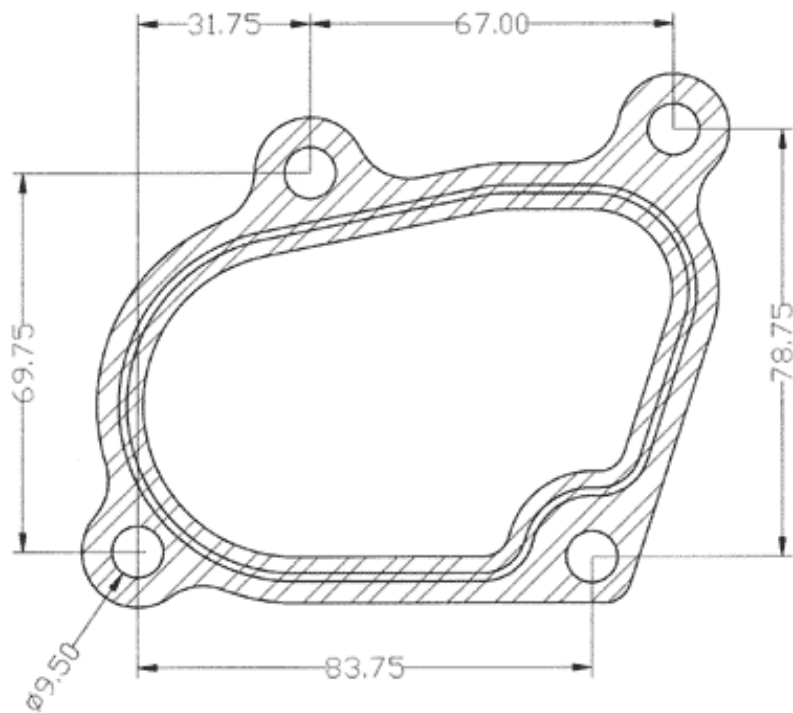

GASKETS

410197-0001

GARRETT	TBO3
HOLSET	
3K	
SCHWITZER	
MITSUBISHI	
I.H.I.	
RAJAY	
KOMATSU	
CUMMINS	
TOYOTA	
HITACHI	
CZ	

Inox steel

replace by

TurboMaster s.l. Mar Mediterráneo, 1 – Nave 7 28830 SAN FERNANDO DE HENARES (Madrid) España
Telf: + 34 916.569.273 – 916.569.288 Fax: + 34 916569.397 e-mail: turbomaster@turbomaster.info.