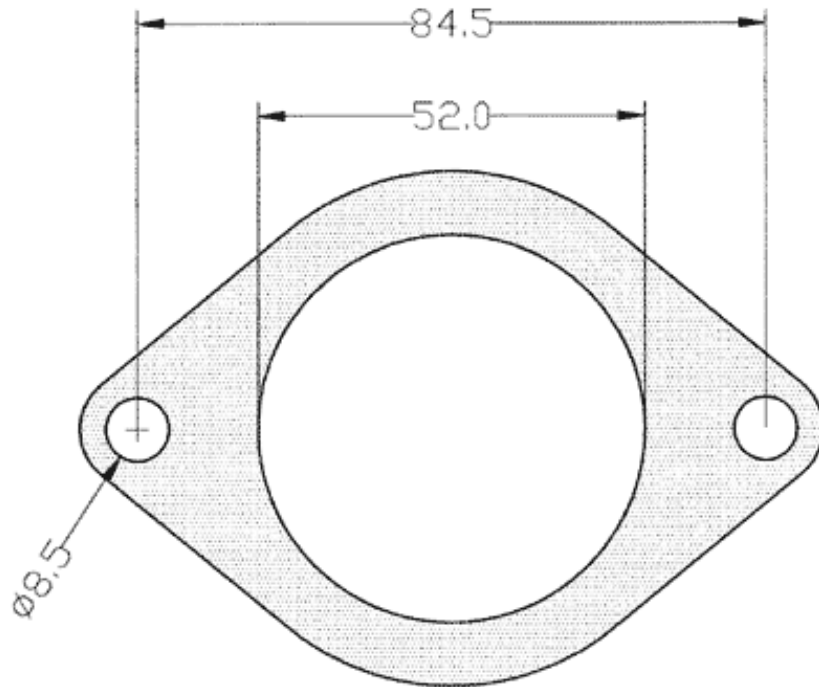

GASKETS

432557-0001

GARRETT	TBO3,GT17
HOLSET	
3K	
SCHWITZER	
mitsubishi	
I.H.I.	
RAJAY	
KOMATSU	
CUMMINS	
TOYOTA	
HITACHI	
CZ	
Gasket paper	
replace by	709375-0001

TurboMaster s.l. Mar Mediterráneo, 1 – Nave 7 28830 SAN FERNANDO DE HENARES (Madrid) España
Telf: + 34 916.569.273 – 916.569.288 Fax: + 34 916569.397 e-mail: turbomaster@turbomaster.info.