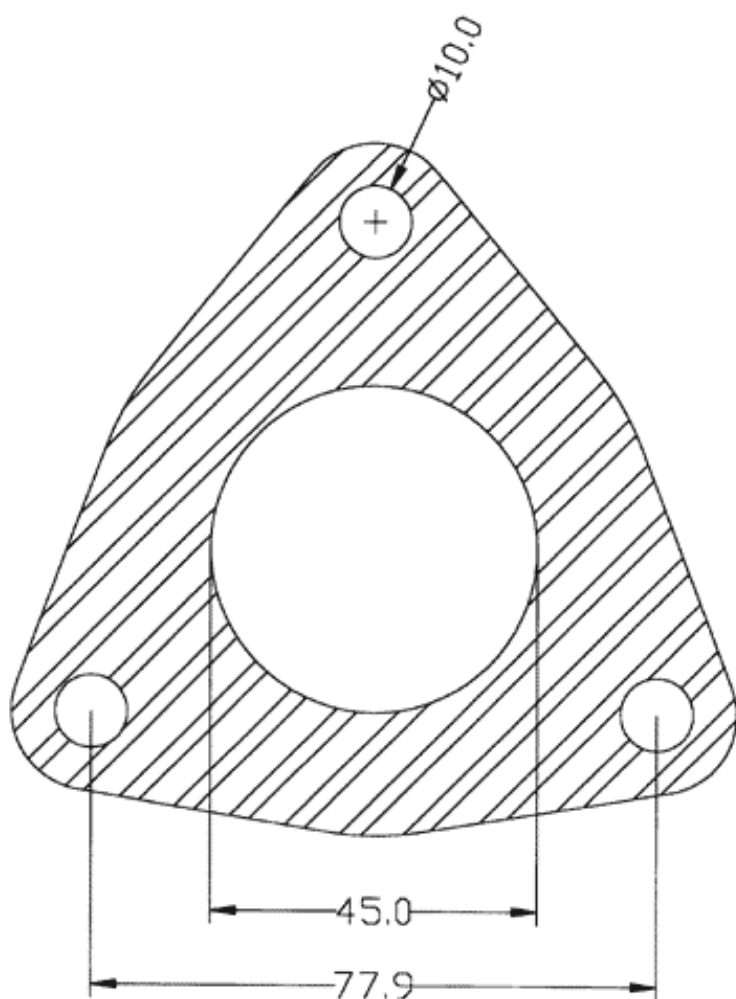

GASKETS

600483-0000

GARRETT

HOLSET

3K

SCHWITZER

MITSUBISHI

I.H.I.

RAJAY

300,370,375

KOMATSU

CUMMINS

TOYOTA

HITACHI

CZ

Metal & paper gasket

replace by

TurboMaster s.l. Mar Mediterráneo, 1 – Nave 7 28830 SAN FERNANDO DE HENARES (Madrid) España
Telf: + 34 916.569.273 – 916.569.288 Fax: + 34 916569.397 e-mail: turbomaster@turbomaster.info.