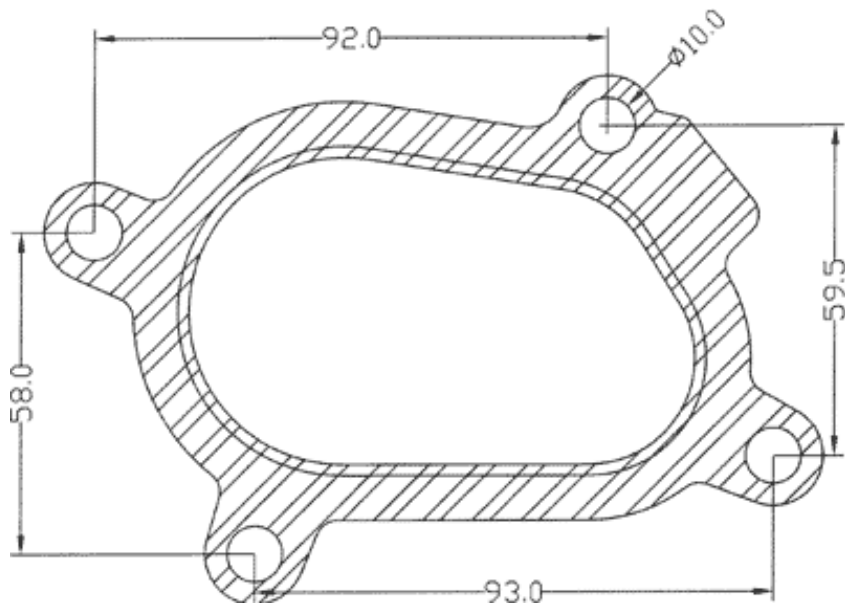

GASKETS

210519
GARRETT GT15,GT15P,GT18V

HOLSET
3K
SCHWITZER
MITSUBISHI
I.H.I.
RAJAY
KOMATSU
CUMMINS
TOYOTA
HITACHI
CZ
Metal & paper gasket
replace by
210587

GASKETS

210520

GARRETT	GT15
HOLSET	
3K	
SCHWITZER	
MITSUBISHI	
I.H.I.	
RAJAY	
KOMATSU	
CUMMINS	
TOYOTA	
HITACHI	
CZ	
Metal & paper gasket	
replace by	210602