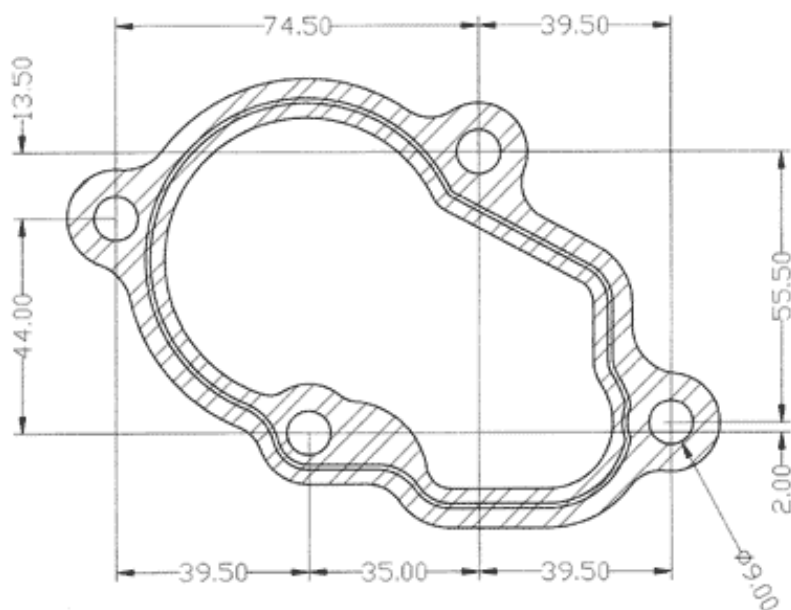

GASKETS

409805-0001

GARRETT	TBO3
HOLSET	
3K	
SCHWITZER	
MITSUBISHI	
I.H.I.	
RAJAY	
KOMATSU	
CUMMINS	
TOYOTA	
HITACHI	
CZ	
Inox steel	
replace by	

TurboMaster s.l. Mar Mediterráneo, 1 – Nave 7 28830 SAN FERNANDO DE HENARES (Madrid) España
Telf: + 34 916.569.273 – 916.569.288 Fax: + 34 916569.397 e-mail: turbomaster@turbomaster.info.