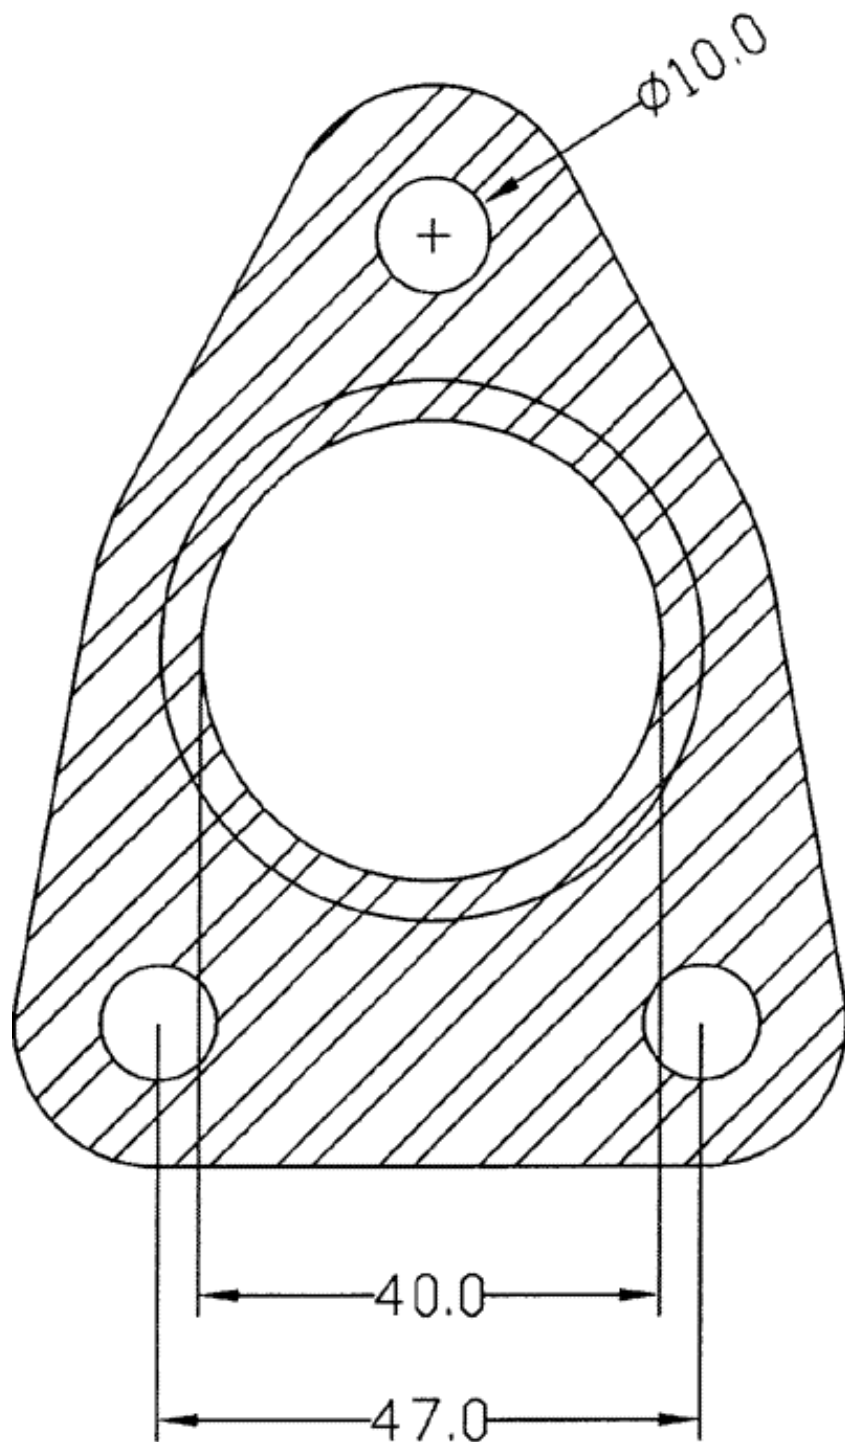

GASKETS

210519
GARRETT GT15,GT15P,GT18V

HOLSET
3K
SCHWITZER
MITSUBISHI
I.H.I.
RAJAY
KOMATSU
CUMMINS
TOYOTA
HITACHI
CZ
Metal & paper gasket
replace by
210587

GASKETS

210520

GARRETT	GT15
HOLSET	
3K	
SCHWITZER	
MITSUBISHI	
I.H.I.	
RAJAY	
KOMATSU	
CUMMINS	
TOYOTA	
HITACHI	
CZ	
Metal & paper gasket	
replace by	210602