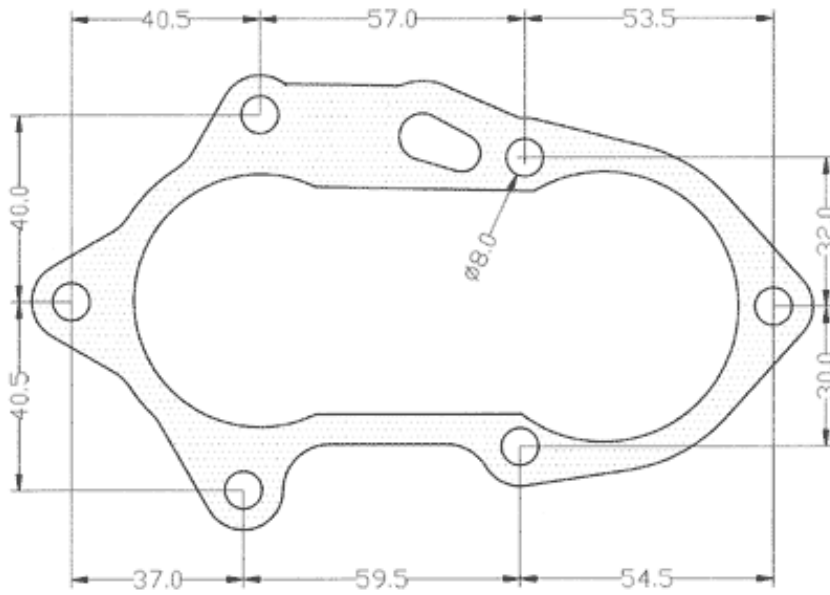

GASKETS

431343-0001

GARRETT	TBO3
HOLSET	
3K	
SCHWITZER	
MITSUBISHI	
I.H.I.	
RAJAY	
KOMATSU	
CUMMINS	
TOYOTA	
HITACHI	
CZ	
Gasket paper	
replace by	

TurboMaster s.l. Mar Mediterráneo, 1 – Nave 7 28830 SAN FERNANDO DE HENARES (Madrid) España
Telf: + 34 916.569.273 – 916.569.288 Fax: + 34 916569.397 e-mail: turbomaster@turbomaster.info.