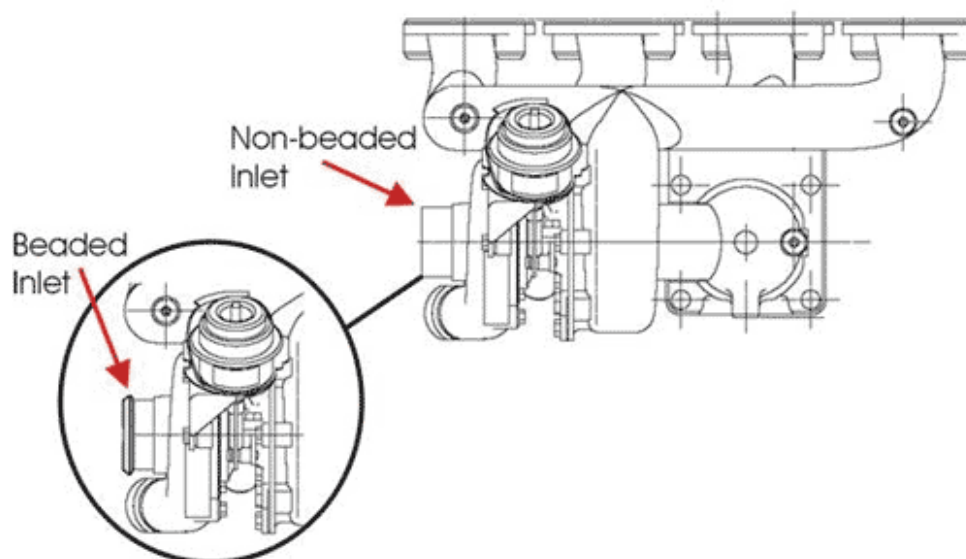

LAST RELEASES +++ TATA TELCO LINE with 2.2 engine of 140HP and GARRETT turbo GT1749V 766470-0002 +++ TATA INDICA, with 1.4 engine of 90HP and Garrett turbo GT1444V 754774-0003 +++ FORD TRANSIT, with 2.2 engine of 130HP and Garrett turbo GTA1749V 753519-0007

[HOME](#)   [TURBOS](#)   [APPLICATIONS](#)   [PRECLEANERS](#)   [GASKETS](#)   [CATALOGS](#)   [TOOLS](#)
[HOME](#)   [TURBOS](#)   [APPLICATIONS](#)   [PRECLEANERS](#)   [GASKETS](#)   [CATALOGS](#)   [TOOLS](#)

BULLETINS

Ford/Jaguar Group Turbo Changes (May 24, 2006)

There have recently been some changes to Ford group turbos which may lead to problems with future Service Replacements. This bulletin is issued to help avoid these problems.

The compressor inlets on these turbos have been modified to include a bead, to make the inlet hose fit more securely onto the turbo. See the drawings below:

Please note that these drawings show a *typical* turbo from this group, not a specific part number.

Whilst this is a very minor change, both Ford and our own applications engineers insist that the new turbos are NOT designed to be directly interchangeable with the older non-beaded type. The inlet hose has also been modified to suit this change. The hoses are made from hard plastic and the older type hose will not fit onto the new compressor inlet with a bead.

To ensure that you supply the correct turbo to your customer, you will need to find out the exact application and **either** supply the turbo with a new hose (sourced by yourselves locally) **or** advise your customer to fit a new hose from the Ford or Jaguar dealer.

The table below shows the turbo part numbers affected by this change with their applications. You will notice that in some cases, the same part number is used on different applications. For this reason, it is not possible for us to include a new hose with the turbo – you must find out exactly which application your customer has ordered the turbo for, and then supply the turbo with the correct hose.

Inlet Bead?	Garrett part number	Ford Part number	Turbo Model	Engine Size	Emissions Standard	Application1
Without	708618-0009	1S7Q-6K682-AJ	GT2049S	2.0 Litre (mid EGR)		Ford Mondeo TDCi 90PS
With	708618-0011	1S7Q-6K682-AK	GT2049S	2.0 Litre (mid EGR)		Ford Mondeo TDCi 90PS