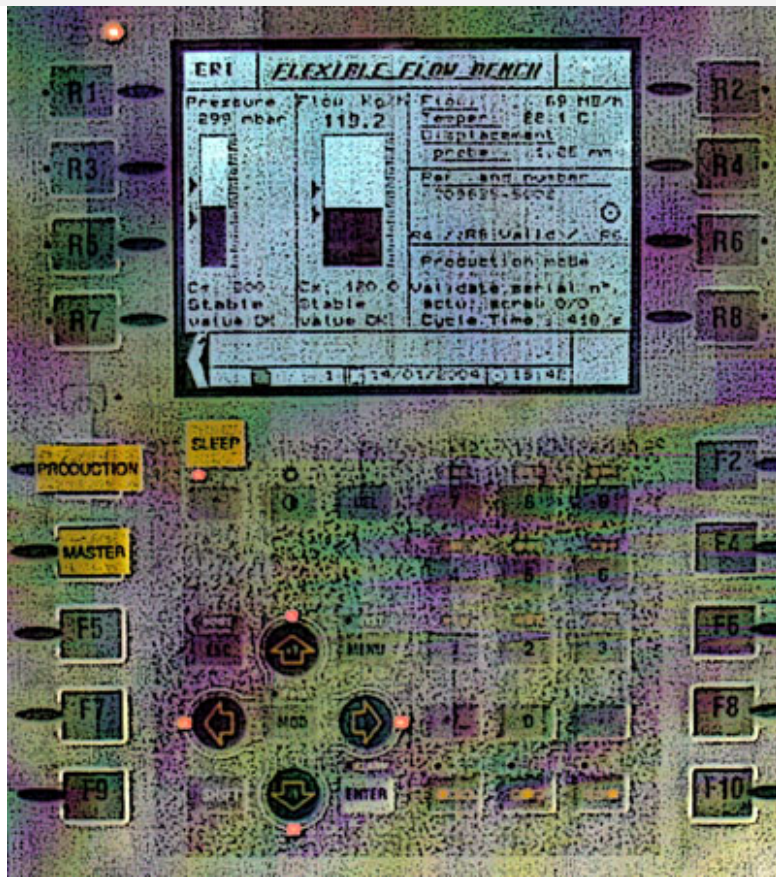

The computer screen shown below is the actual result of setting the turbo above. Notice the pressure registers as Stable and the air mass flow of 119.2 Kg/h is within the limits of +/- 1.5 Kg/h. Also, the displacement of the adjusting screw (measured by the vertical probe) is 12.6mm. This setting varies due to the natural minor variations in production components. The most important factor is the correct air mass flow at the minimum vane open position.

Notice also the part number and the facility to record the serial numbers with the actual flow and probe displacement for each specific turbo. The machine also controls air temperature and the time taken to calibrate each turbo.

IF YOU DISASSEMBLY THE NOZZLE RING, UNISON RING, PINS AND ROLLERS FROM THE TURBINE HOUSING, THEN THE SETTING SHOULD BE CHECKED AND CORRECTED IF NECESSARY. THERE IS NO OTHER ACCURATE METHOD FOR THIS. IF THE MINIMUM VANE OPEN POSITION IS WRONG, THEN THE CALIBRATION STAGES THAT FOLLOW MAY ALSO BE WRONG.

TREVOR CASS

Product Support Engineer.
Honeywell Turbo Technologies