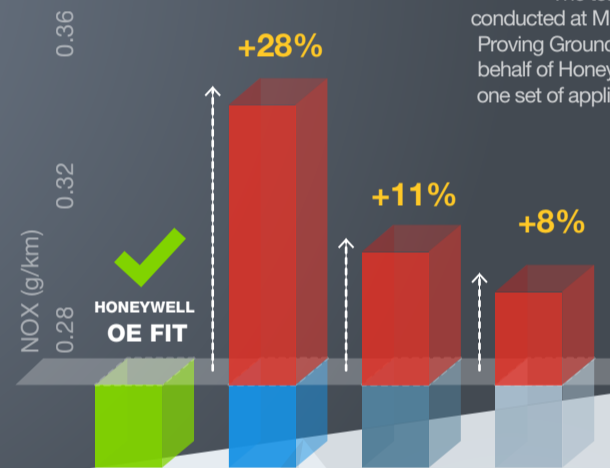

CO₂ EMISSIONS

Emissions from some non-OE copy turbochargers were nearly 3% greater measuring between 2.0g/km and 4.5g/km higher than OE Fit turbochargers, or an emissions amount approximately equivalent to using an additional liter of fuel for every tank driven.

LOW-END TORQUE

With an engine using a copy turbocharger low-end torque was decreased between 15% and 40% compared to OE Fit turbochargers.

NO_x EMISSIONS

NO_x emissions from non-OE copy turbochargers were between 8% and 28% higher than OE Fit turbochargers.