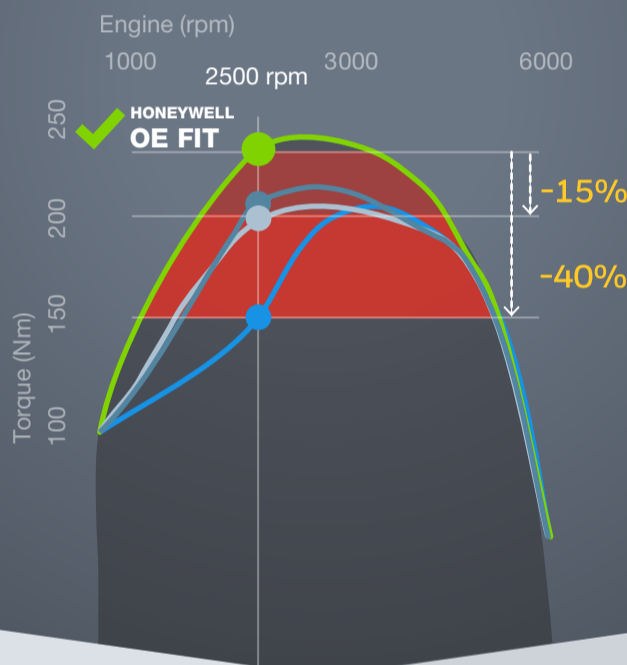

WHY RISK IT?

INDEPENDENT LAB TESTS SHOW AS MUCH AS 40% PERFORMANCE GAP BETWEEN GENUINE HONEYWELL AFTERMARKET TURBOS AND COPIES

Independent Lab Test Results (2016)

Comparison between Honeywell Garrett® Genuine Turbos (OE Fit) and Copy Turbos

CO₂ EMISSIONS

Emissions from some non-OE copy turbochargers were nearly 3% greater measuring between 2.0g/km and 4.5g/km higher than OE Fit turbochargers, or an emissions amount approximately equivalent to using an additional liter of fuel for every tank driven.

LOW-END TORQUE

With an engine using a copy turbocharger low-end torque was decreased between 15% and 40% compared to OE Fit turbochargers.

NO_x EMISSIONS

NO_x emissions from non-OE copy turbochargers were between 8% and 28% higher than OE Fit turbochargers.