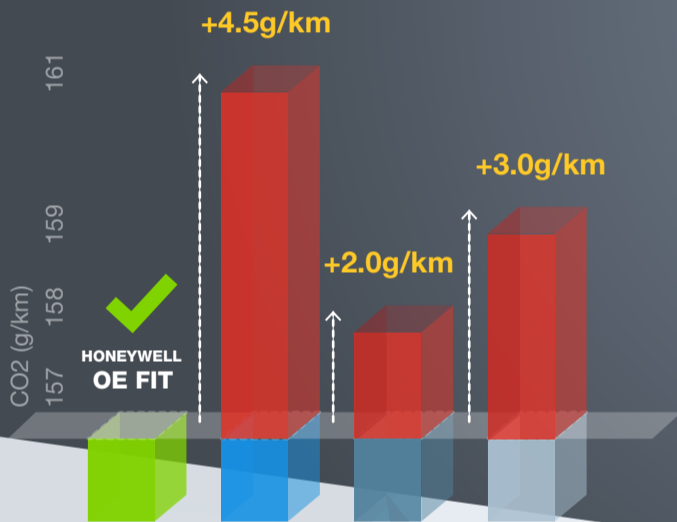

WHY RISK IT?

INDEPENDENT LAB TESTS SHOW AS MUCH AS 40% PERFORMANCE GAP BETWEEN GENUINE HONEYWELL AFTERMARKET TURBOS AND COPIES

Independent Lab Test Results (2016)

Comparison between Honeywell Garrett® Genuine Turbos (OE Fit) and Copy Turbos

CO₂ EMISSIONS

Emissions from some non-OE copy turbochargers were nearly 3% greater measuring between 2.0g/km and 4.5g/km higher than OE Fit turbochargers, or an emissions amount approximately equivalent to using an additional liter of fuel for every tank driven.